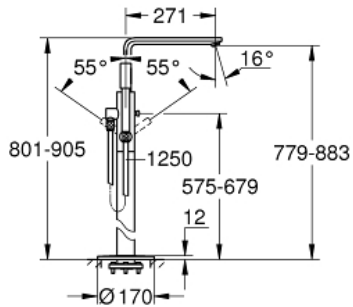

LINEARE  
Single-Handle Bathtub Faucet  
MODEL # 23792001

Pure Freude  
an Wasser

**Product Description:**

**LINEARE**

**Single-Handle Bathtub Faucet**

**Standard Specification:**

- **GROHE SilkMove** 35 mm ceramic cartridge
- With temperature limiter
- **GROHE StarLight** chrome finish
- Automatic diverter: bath/shower
- Spout with flow control
- 1/2" Integrated non-return valve in the shower outlet
- With shower holder
- Hand shower Sena Stick (26 465)
- 49" SilverFlex shower hose (28 362 000)
- Protected against backflow
- Min. recommended pressure: 15 psi